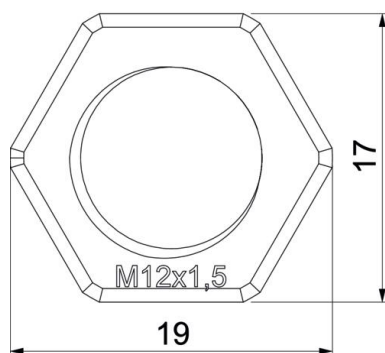

Technical data sheet

Locknut, metric thread, silver grey

Item number: 2048752

Locknut to DIN 46319, with metric thread IEC 423.

PA Polyamide

Master data

| | |
|-----------------------------------|-------------------------|
| Item number | 2048752 |
| Type | 116 M12 SGR PA |
| Description 1 | Locknut |
| Manufacturer | OBO |
| Dimension | M12 |
| Colour | Silver grey; RAL 7001 |
| Material | Polyamide |
| Smallest sales unit | 100 |
| Unit of quantity | Piece |
| Weight | 0.078 kg |
| Weight unit | kg/100 pc. |
| CO Footprint (GWP) Cradle-to-Gate | 0,0053 kg COe / 1 Piece |

Technical data sheet

Locknut, metric thread, silver grey

Item number: 2048752

Dimensions

| | |
|-------------|-------|
| Dimension E | 19 mm |
| Dimension L | 5 mm |

Technical data

| | |
|-------------------------------|-----------|
| Thread | M12_x_1,5 |
| Thread type | Metric |
| Nominal thread size metric/PG | 12 |
| Fibre-glass reinforced | no |
| Halogen-free | yes |
| Impact-resistant | no |
| WAF | 17 |