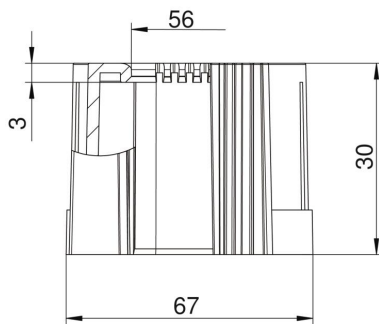

### Master data

Item number	2047898
Type	129 TB M63
Description 1	Pipe end sleeve, separable
Description 2	metric
Manufacturer	OBO
Dimension	M63
Colour	Light grey; RAL 7035
Material	Polyethylene
Smallest sales unit	20
Unit of quantity	Piece
Weight	1.14 kg
Weight unit	kg/100 pc.

# Technical data sheet

Pipe end cap, splittable, metric, light grey

Item number: 2047898

## Dimensions

Dimension D1	67 mm
Dimension D2	56 mm
Dimension L1	30 mm
Dimension L2	3 mm

## Technical data

Version for pipe diameter	Connector
Size	63 mm
Halogen-free	M63
Brushed surface	yes
Polished surface	no