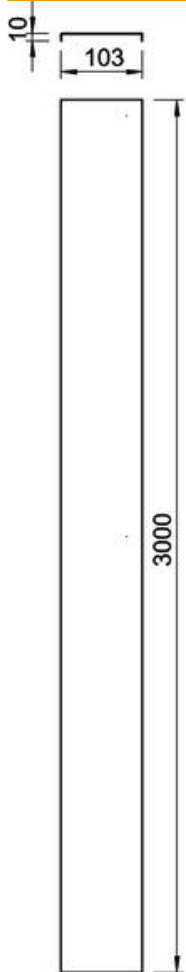

Technical data sheet

Cover with turn buckle FS

Item number: 6080227

Cover with turn buckle for AZ small duct.

St Steel

FS Strip galvanized

Master data

Item number	6080227
Description 1	Cover with turn buckle
Description 2	for AZ small duct
Manufacturer	OBO
Dimension	103x3000
Colour	zinc
Material	Steel
Surface	Strip galvanized
Surface standard	DIN EN 10346
Smallest sales unit	3
Unit of quantity	Metre
Weight	97.767 kg
Weight unit	kg/100 m

Technical data sheet

Cover with turn buckle FS

Item number: 6080227

Dimensions

Length	3,000 mm
Width	103 mm
Height	10 mm
Plate thickness	1 mm
Dimension H	10 mm

Technical data

Number of turn buckles	6 St.
Fastening type	Sash lock
Maintain electrical functions	no
Suitable for mesh cable tray	no
Suitable for cable ladder	no
Suitable for cable tray	yes
Rustproof steel, pickled	no