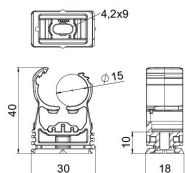

PA Polyamide

Master data

Item number	2147364
Type	PQ-15 SWS
Description 1	proQuick clip
Manufacturer	OBO
Dimension	14-16,5mm
Colour	Signal white; RAL 9003
Material	Polyamide
Smallest sales unit	20
Unit of quantity	Piece
Weight	0.588 kg
Weight unit	kg/100 pc.

Technical data sheet

proQuick clip, signal white

Item number: 2147364

Dimensions

Technical data

Expandable	yes
Number of cables/pipes	1
Fastening type	Screw hole
Breaking load	0.6 kN
Closed	yes
Halogen-free	yes
With inlay	no
Nominal size	15-16
Snap system	yes
Pipe/cable diameter, max.	16.5 mm
Pipe/cable diameter, min.	14 mm
Clamping range D, max.	16.5 mm
Clamping range D, min.	14 mm
Permitted temperature range, max.	60 °C
Permitted temperature range, min.	-15 °C
UV-resistant	yes