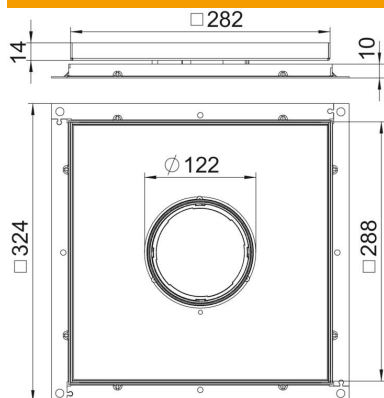

Technical data sheet

Frame cassette for tube body, RKF, nominal size 250-3,
stainless steel

Item number: 7409402

Frame cassette for tube body, for UZD250-3, for the installation of accessories in dry or wet-cleaned floors in interior areas. The tube body is not contained in the scope of delivery.

A2 Stainless steel

Master data

Item number	7409402
Description 1	Frame cassette
Description 2	for tube
Manufacturer	OBO
Dimension	283x283x10
Material	Stainless steel
Smallest sales unit	1
Unit of quantity	Piece
Weight	383.2 kg
Weight unit	kg/100 pc.

Technical data sheet

Frame cassette for tube body, RKF, nominal size 250-3,
stainless steel

Item number: 7409402

Dimensions

Dimension A	324 mm
Dimension B	288 mm
Dimension C	282 mm
Dimension h	10 mm

Technical data