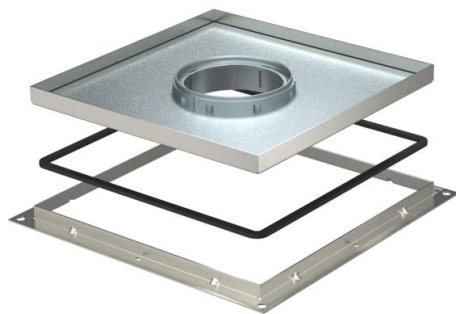

Technical data sheet

Frame cassette for tube body, RKF, nominal size 250-3,
stainless steel

Item number: 7409402

Frame cassette for tube body, for UZD250-3, for the installation of accessories in dry or wet-cleaned floors in interior areas. The tube body is not contained in the scope of delivery.

A2 Stainless steel

Master data

Item number	7409402
Description 1	Frame cassette
Description 2	for tube
Manufacturer	OBO
Dimension	283x283x10
Material	Stainless steel
Smallest sales unit	1
Unit of quantity	Piece
Weight	383.2 kg
Weight unit	kg/100 pc.

Technical data sheet

Frame cassette for tube body, RKF, nominal size 250-3,
stainless steel

Item number: 7409402

Dimensions

Dimension A	324 mm
Dimension B	288 mm
Dimension C	282 mm
Dimension h	10 mm

Technical data

Number of cable outlets	1
Cable outlet version	Lowerable tube body
Floor care	Wet
Suitable for	Underfloor socket structure
Device support to accept mounting boxes	no
Floor covering thickness	8 mm