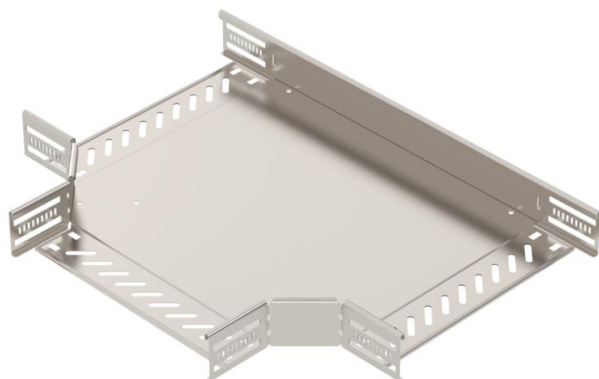

Technical data sheet

T piece 60/300 A4

Item number: 6038184

T piece for the creation of a horizontal branch, fitting for lock and screw-on cable trays of side height 60 mm. Screwless mounting with double clamps or screw connection with FRS truss-head screws and M6 combination nuts. Can be used indoors and outdoors. Fastening material must be ordered separately.

A4 Stainless steel

2B Bright, treated

Master data

Item number	6038184
Description 1	T piece
Description 2	for cable tray, horizontal
Manufacturer	OBO
Dimension	60x300
Colour	stainless steel
Material	Stainless steel
Surface	Bright, treated
Surface standard	
Smallest sales unit	1
Unit of quantity	Piece
Weight	211.4 kg
Weight unit	kg/100 pc.

Technical data sheet

T piece 60/300 A4

Item number: 6038184

Dimensions

Width	300 mm
Height	60 mm
Plate thickness	1 mm
Dimension B	300 mm

Technical data

Connector version	Integrated connector
Maintain electrical functions	yes
NATO hole pattern	no
Rustproof steel, pickled	no
Permitted temperature range, max.	120 °C
Permitted temperature range, min.	-20 °C
Wide-span version	no
Type of connector, cable support system	Screwed
Recommended quantity of bolts	21 St.
Rail thickness	1.25 mm