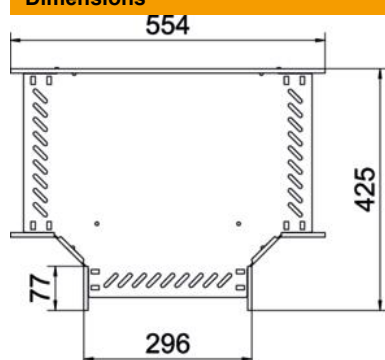

Technical data sheet

T piece 60/300 A4

Item number: 6038184

T piece for the creation of a horizontal branch, fitting for lock and screw-on cable trays of side height 60 mm. Screwless mounting with double clamps or screw connection with FRS truss-head screws and M6 combination nuts. Can be used indoors and outdoors. Fastening material must be ordered separately.

A4 Stainless steel

2B Bright, treated

Master data

Item number	6038184
Description 1	T piece
Description 2	for cable tray, horizontal
Manufacturer	OBO
Dimension	60x300
Colour	stainless steel
Material	Stainless steel
Surface	Bright, treated
Surface standard	
Smallest sales unit	1
Unit of quantity	Piece
Weight	211.4 kg
Weight unit	kg/100 pc.

Technical data sheet

T piece 60/300 A4

Item number: 6038184

Dimensions

Width	300 mm
Height	60 mm
Plate thickness	1 mm
Dimension B	300 mm

Technical data

Connector version	Integrated connector
Maintain electrical functions	yes
NATO hole pattern	no
Rustproof steel, pickled	no
Permitted temperature range, max.	120 °C
Permitted temperature range, min.	-20 °C
Wide-span version	no
Type of connector, cable support system	Screwed
Recommended quantity of bolts	21 St.
Rail thickness	1.25 mm