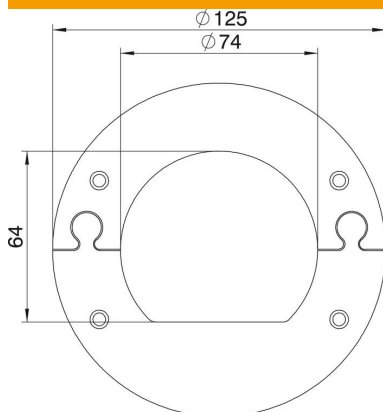

Technical data sheet

Ceiling panel for ISSRM45

Item number: 6290264

Closed ceiling rosette for tidy closure of the ceiling gland of the service poles, type ISSRM45.

St Steel

Master data

Item number	6290264
Type	WAGRM45
Description 1	Wall cover
Description 2	closed
Manufacturer	OBO
Dimension	125x2
Colour	Pure white; RAL 9010
Material	Steel
Smallest sales unit	1
Unit of quantity	Piece
Weight	12.9 kg
Weight unit	kg/100 pc.

Dimensions

Length	125 mm
Width	125 mm
Height	2 mm

Technical data sheet

Ceiling panel for ISSRM45

Item number: 6290264

Technical data

Type of accessory	Rosette
Halogen-free	yes