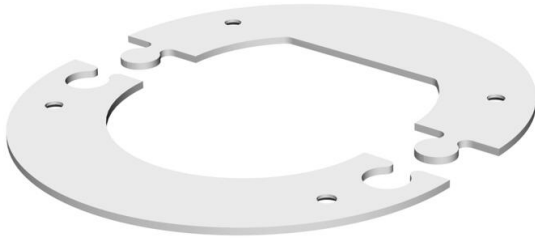

Technical data sheet

Ceiling panel for ISSRM45

Item number: 6290264

Closed ceiling rosette for tidy closure of the ceiling gland of the service poles, type ISSRM45.

St Steel

Master data

Item number	6290264
Type	WAGRM45
Description 1	Wall cover
Description 2	closed
Manufacturer	OBO
Dimension	125x2
Colour	Pure white; RAL 9010
Material	Steel
Smallest sales unit	1
Unit of quantity	Piece
Weight	12.9 kg
Weight unit	kg/100 pc.

Dimensions

Length	125 mm
Width	125 mm
Height	2 mm

Technical data sheet

Ceiling panel for ISSRM45

Item number: 6290264

Technical data

Type of accessory	Rosette
Halogen-free	yes