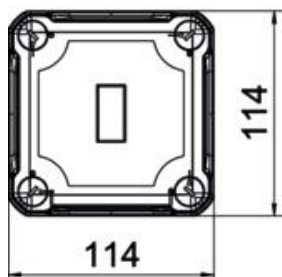

Technical data sheet

Empty housing X 04

Item number: 2005598

Junction box for the connection of cables in indoor and outdoor areas. Square design without entries. Suitable for wall and ceiling mounting with the option to fasten outside, inside or to mount via the corner domes. Particularly impact resistant with IK09. Cover with quick lock, sealable. Made from halogen-free and UV-resistant materials.

Junction box according to DIN EN 60670. Impact resistance IK09 according to DIN EN 50102. Protection rating IP67 according to DIN EN 60529.

PC Polycarbonate

Master data

Item number	2005598
Description 1	Empty Enclosure
Manufacturer	OBO
Dimension	114x114x78
Colour	Graphite black; RAL 9011
Material	Polycarbonate
Smallest sales unit	1
Unit of quantity	Piece
Weight	26.3 kg
Weight unit	kg/100 pc.
CO Footprint (GWP) Cradle-to-Gate	0,9914 kg COe / 1 Piece

Technical data sheet

Empty housing X 04

Item number: 2005598

Dimensions

Length	114 mm
Width	114 mm
Height	78 mm

Technical data

Extension option	no
Cover fastening	Screwed
Shape	Square
Suitable for outdoor use	yes
Clear internal dimensions	102x102x60 mm
with lid	yes
Mounting type	Surface-mounted
Protection rating	IP67
Protection rating IK code	IK09
Protection class	II
Permitted temperature range, max.	60 °C
Permitted temperature range, min.	-5 °C
Weatherproof	yes