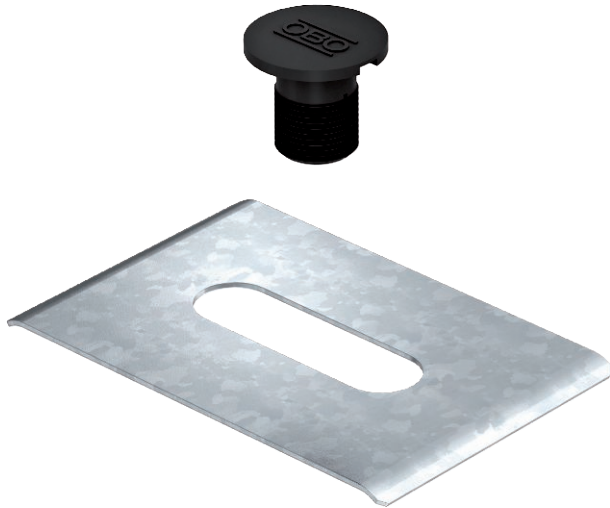

Technical data sheet

TrayFix mounting adapter for mesh cable trays on FangFix system Item no. 5403100

- Mounting system for the fastening of mesh cable trays and cable trays on FangFix stone e.g. cable routing on a flat roof.
- Adapted to OBO cable tray systems MKSM, SKSM and IKSM
- Adapted to OBO mesh cable tray systems with a minimum width of 100 mm

Product text, scope of delivery | Retaining plate with fastening plug for FangFix

Master data

Item no.	5403100
Type	TrayFix
Description 1	Mesh cable tray fastening
Description 2	on FangFix block
Dimension	ø20mm
Colour	Black
Smallest sales unit (VG)	25 Piece
Weight	9,85 kg/100 pc.

Technical data

Length	99,40 mm
Width	95,00 mm
Height	30,00 mm