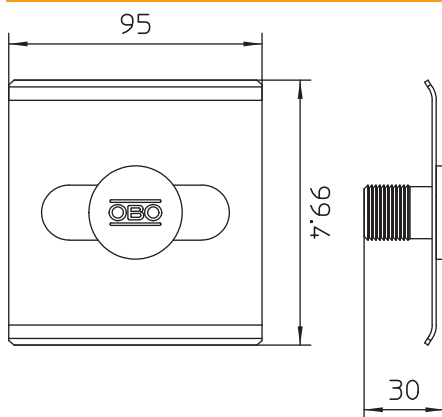

Technical data sheet

TrayFix mounting adapter for mesh cable trays on FangFix system Item no. 5403100

- Mounting system for the fastening of mesh cable trays and cable trays on FangFix stone e.g. cable routing on a flat roof.
- Adapted to OBO cable tray systems MKSM, SKSM and IKSM
- Adapted to OBO mesh cable tray systems with a minimum width of 100 mm

Product text, scope of delivery | Retaining plate with fastening plug for FangFix

Master data

Item no.	5403100
Type	TrayFix
Description 1	Mesh cable tray fastening
Description 2	on FangFix block
Dimension	ø20mm
Colour	Black
Smallest sales unit (VG)	25 Piece
Weight	9,85 kg/100 pc.

Technical data

Length	99,40 mm
Width	95,00 mm
Height	30,00 mm